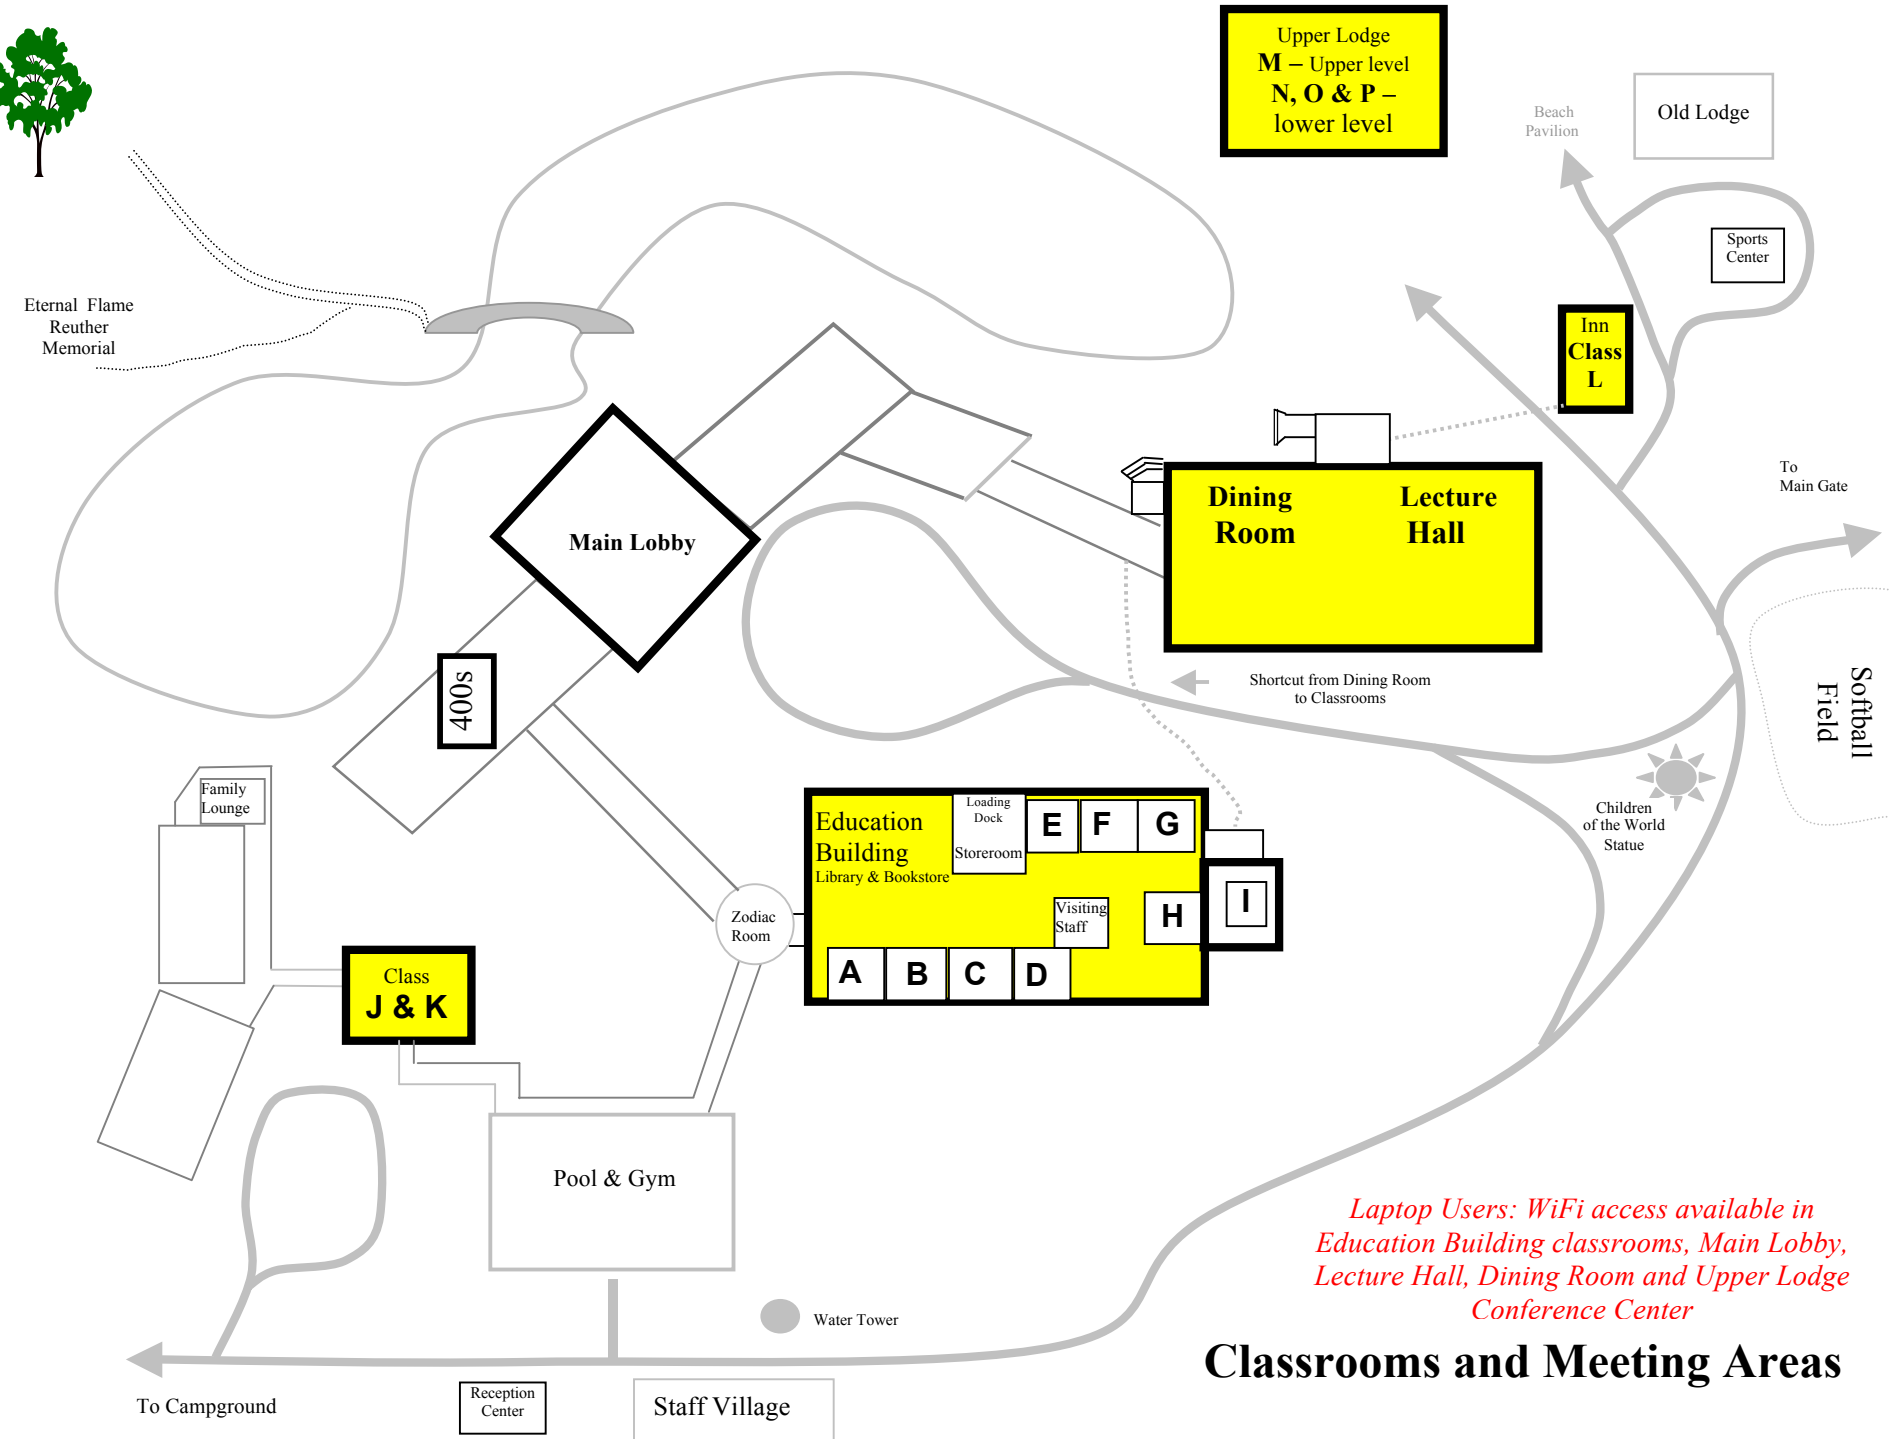

Eternal Flame  
Reuther  
Memorial

*Laptop Users: WiFi access available in  
Education Building classrooms, Main Lobby,  
Lecture Hall, Dining Room and Upper Lodge  
Conference Center*

## **Classrooms and Meeting Areas**