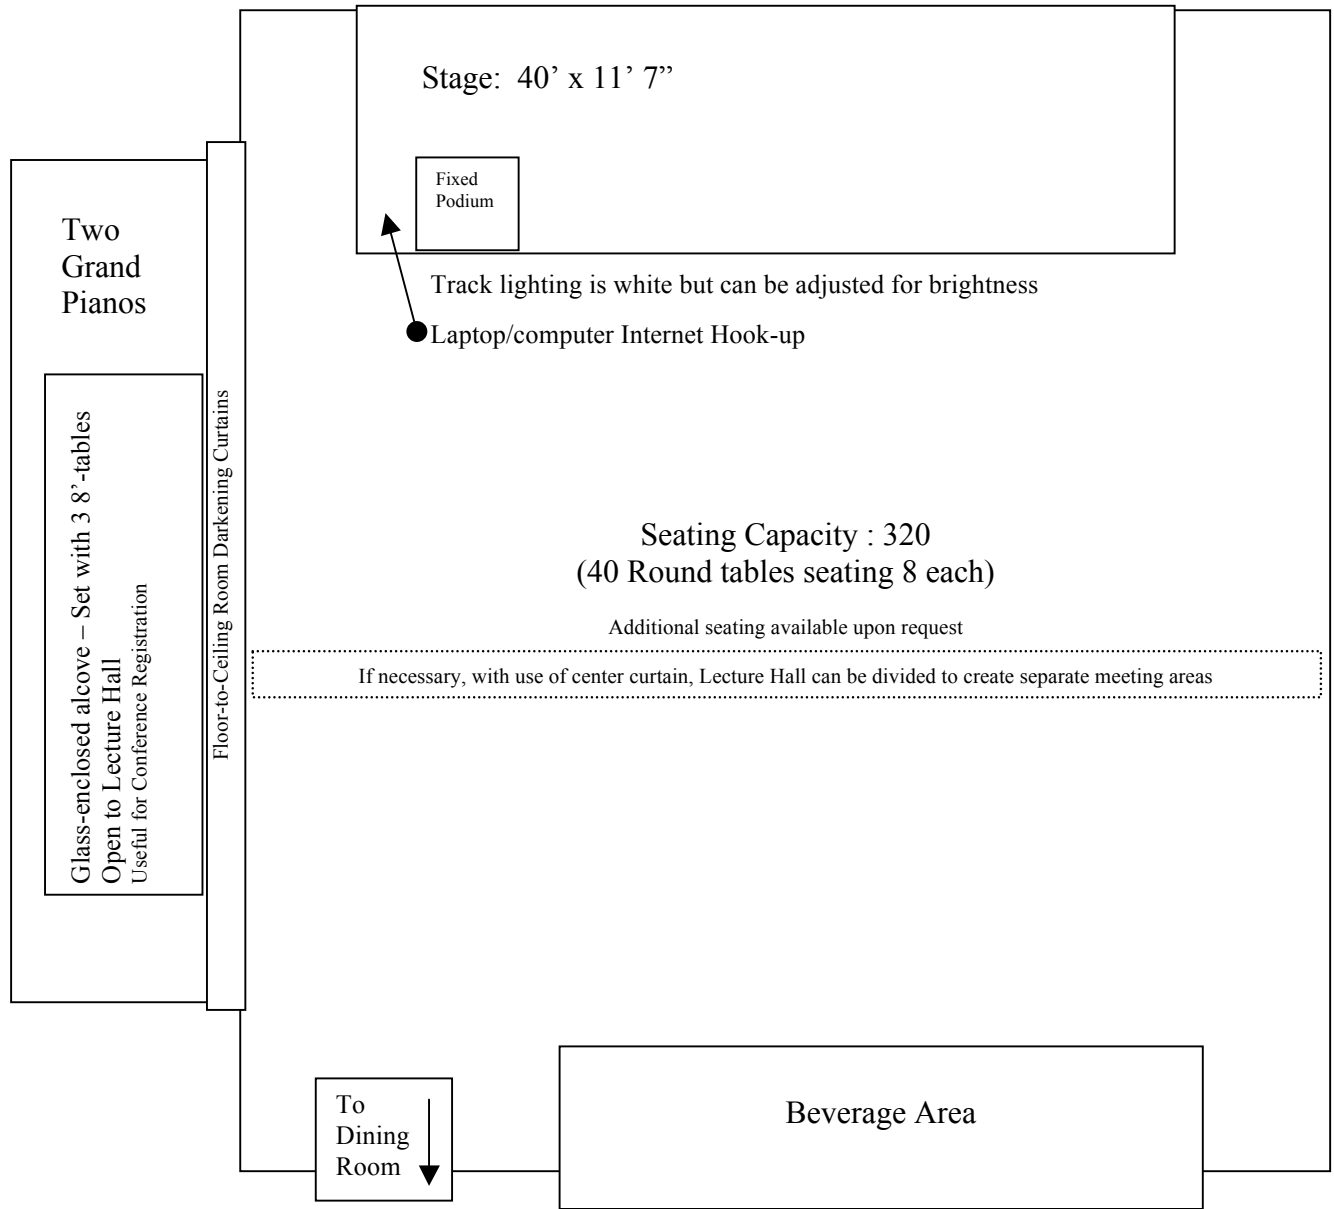

WALTER & MAY REUTHER FAMILY EDUCATION CENTER Lecture Hall

Lecture Hall

Available Equipment:

Wi-Fi access point for Internet hook-up
 Wireless Microphones: 3 hand-held; 1 Clip-on
 4 Stationary Floor Microphones
 4 Stage Microphones
 1 Podium Microphone
 2 Stage Telephone Lines
 2.5 mm Computer audio plug-in connector
 Cassette/CD Playable Recorded Sound System
 Video Tape Recording on 1/4" VHS

LCD Projection: (Note – Must provide own computer)
 VCRs (1/2"; 1/4" and Beta)
 DVD player
 Cable Television
 Overhead Projector, Transparencies
 Flip chart stands, charts, markers
 Bingo Equipment

Restrooms located in lower level near Game Room and at Dining Room entry.