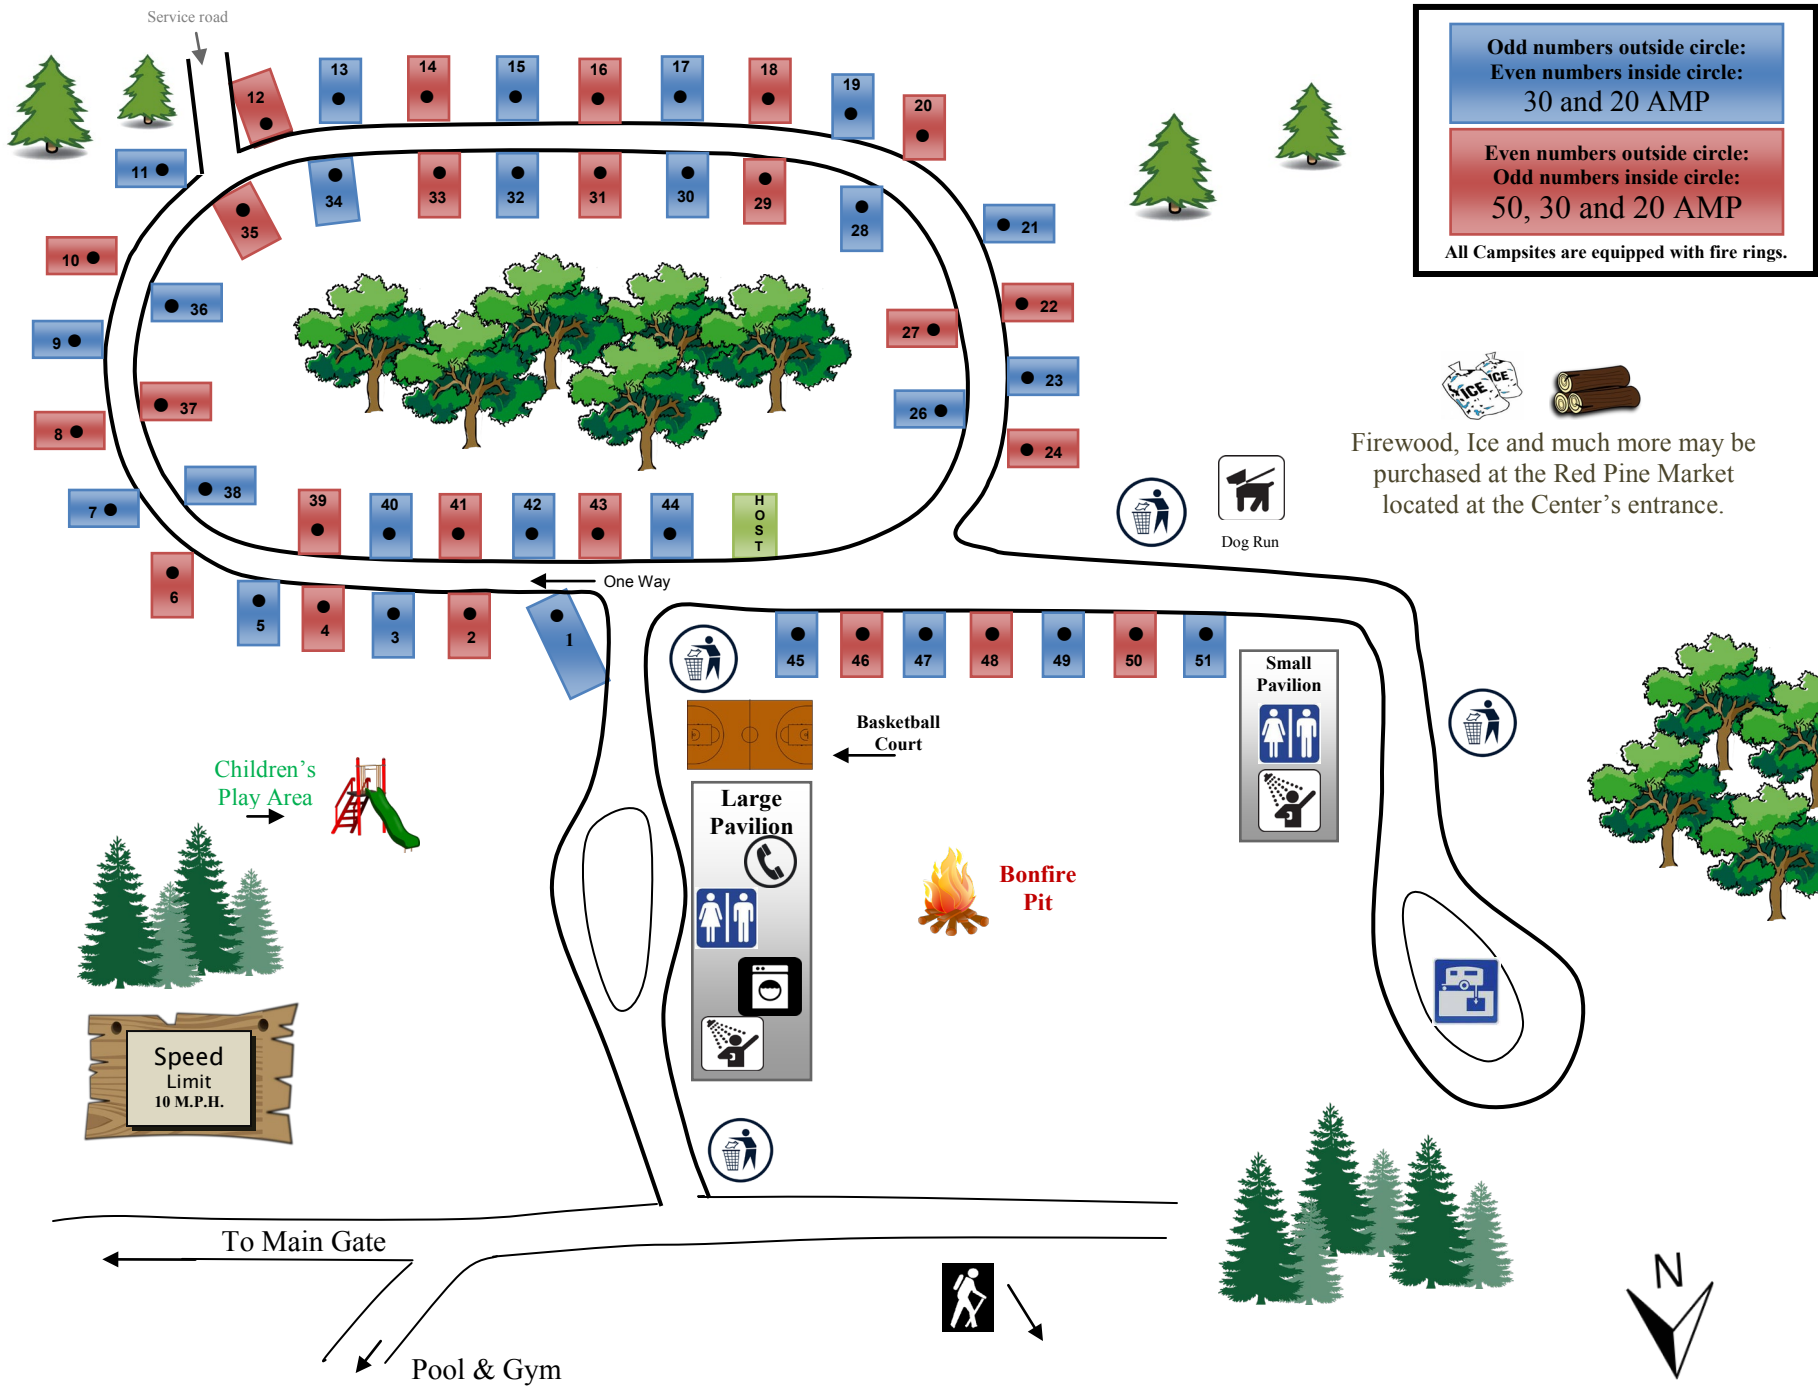

WALTER & MAY REUTHER UAW FAMILY EDUCATION CENTER – BLACK LAKE CAMPGROUND – ONAWAY, MI 49765

Odd numbers outside circle:
Even numbers inside circle:
30 and 20 AMP

Even numbers outside circle:
Odd numbers inside circle:
50, 30 and 20 AMP

All Campsites are equipped with fire rings.

 Firewood, Ice and much more may be purchased at the Red Pine Market located at the Center's entrance.